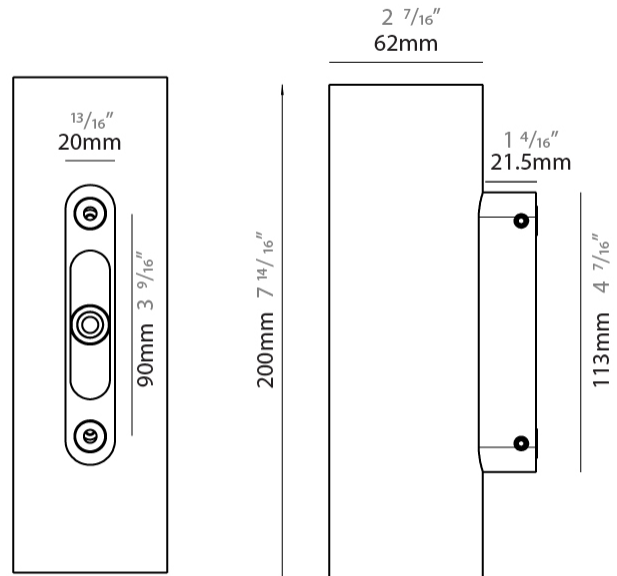

1. To build a product code in our configurator select the specify button on the base model # product page
2. To build a manual product code on this datasheet choose from the options listed below in blue font and add the suffix to the base model #

GENERAL

Series: Tracer
Subseries: Tracer 60
Brand: Unonovesette
Division: Exterior
Mounting Type: Surface
Mounting Location: Wall
Subcategory: Wall Effect

PHYSICAL

Shape: Cylinder
Diameter (mm): 62
Diameter (in): 2 7/16
Height (mm): 200
Depth (mm): 83.5
Height (in): 7 7/8
Depth (in): 3 5/16
Light Distribution: Direct / Indirect
Weight (kg): 1.35
Weight (lbs): 2.98
Diffuser: Extra clear tempered glass 2mm
Fixture Finish: WHI / BLK / ASB
Fixture Material: Brass
Cable Details: 350mm NS20N PCP 2x0.5 mm2

ELECTRICAL

Lamp Type: LED
Input Wattage (W): 12.5
Total Output Wattage (W): 10
Dimming: Non-Dimming / Phase Dimming (120Vac only) / 0-10V Dimming
Driver Included: No
Driver Location: Remote
Driver Type: Constant Voltage - 120 / 277
Driver Class: Class 2
Input Voltage (V): 120 - 277
Output Voltage (V): 24

LED

Color Temperature (°K): 2700 / 3000 / 4000
Max. Delivered Lumen (lm): 1030 (3000K)
CRI: >90 CRI
Lamp Life (hrs): 100000
Upon Request: Dim to Warm

OPTICAL

Optic*: 1010 / 1030 / 1050 / 101045 / 3030 / 3050 / 301045 / 5050 / 501045 / 10451045

RATINGS AND CERTIFICATIONS

Certified By: Certified for North American Standards
IP rating: IP66
IK Rating: IK08